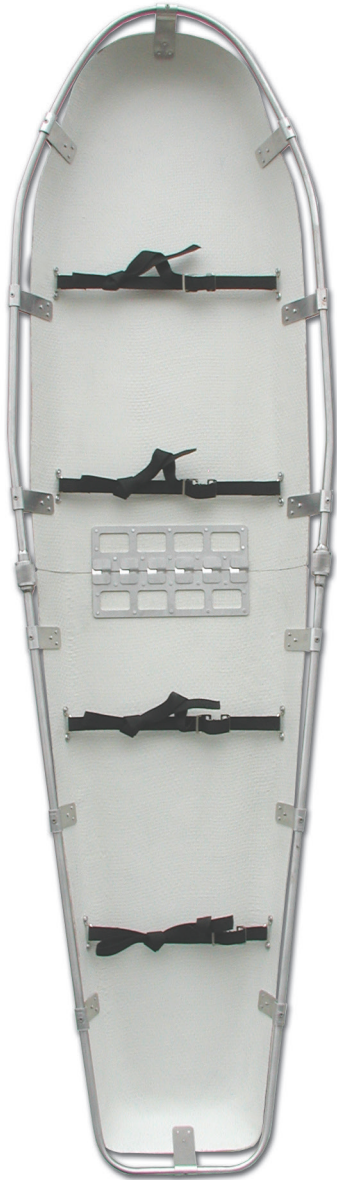

## ADVANCE SERIES TITANIUM CARBON LITTERS Titania and TitaniMAX

### Standard Features

- ◆ Exceptionally Light-Weight
- ◆ Four QuickTAB Patient Restraint Straps
- ◆ Four Patented Articulating Lift Points
- ◆ Tested to Mil Spec and ASTM F2821-10
- ◆ Compatible with Guardian Litter Shield
- ◆ Available in One or Two Piece Models
- ◆ Available in Standard or MAX Versions

### Optional Equipment

- ◆ FastPAX Rails for Patient Lashing
- ◆ FAST System Patient Restraint Straps
- ◆ Cascade Guardian Litter Shield and Storm Shield
- ◆ Pad Stretcher
- ◆ Trail Tech, Terrain Master Litter Wheels
- ◆ Levitator Patient Transport
- ◆ Litter Storage Bag
- ◆ 2-Piece Backpack Bag

### Specifications

Model	Titania Carbon 1-Piece	Titania Carbon 2-Piece	TitaniMAX Carbon 1-Piece	TitaniMAX C 2-Piece
Item	CRC-RSL-M200-1CT	CRC-RSL-M200-2CT	CRC-RSL-M200M-C	CRC-RSL-M200M-2C
Length	82 in. (208cm)	82 in. (208cm)	82 in. (208cm)	82 in. (208cm)
Width	21.5 in. (54.6cm)	21.5 in. (54.6cm)	25 in. (63.5cm)	25 in. (63.5cm)
Split Length	NA	42 in. (106.7cm)	NA	42 in. (106.7cm)
Depth	5.5 in. (14 cm)	5.5 in. (14 cm)	6.25 in. (16 cm)	6.25 in. (16 cm)
Rating	2500lbs (11.12kN)	2500lbs (11.12kN)	2500lbs (11.12kN)	2500lbs (11.12kN)
Weight	12 (5.44kg)	14(7kg)	15.5 (8.16kg)	16.5 (8.85kg)